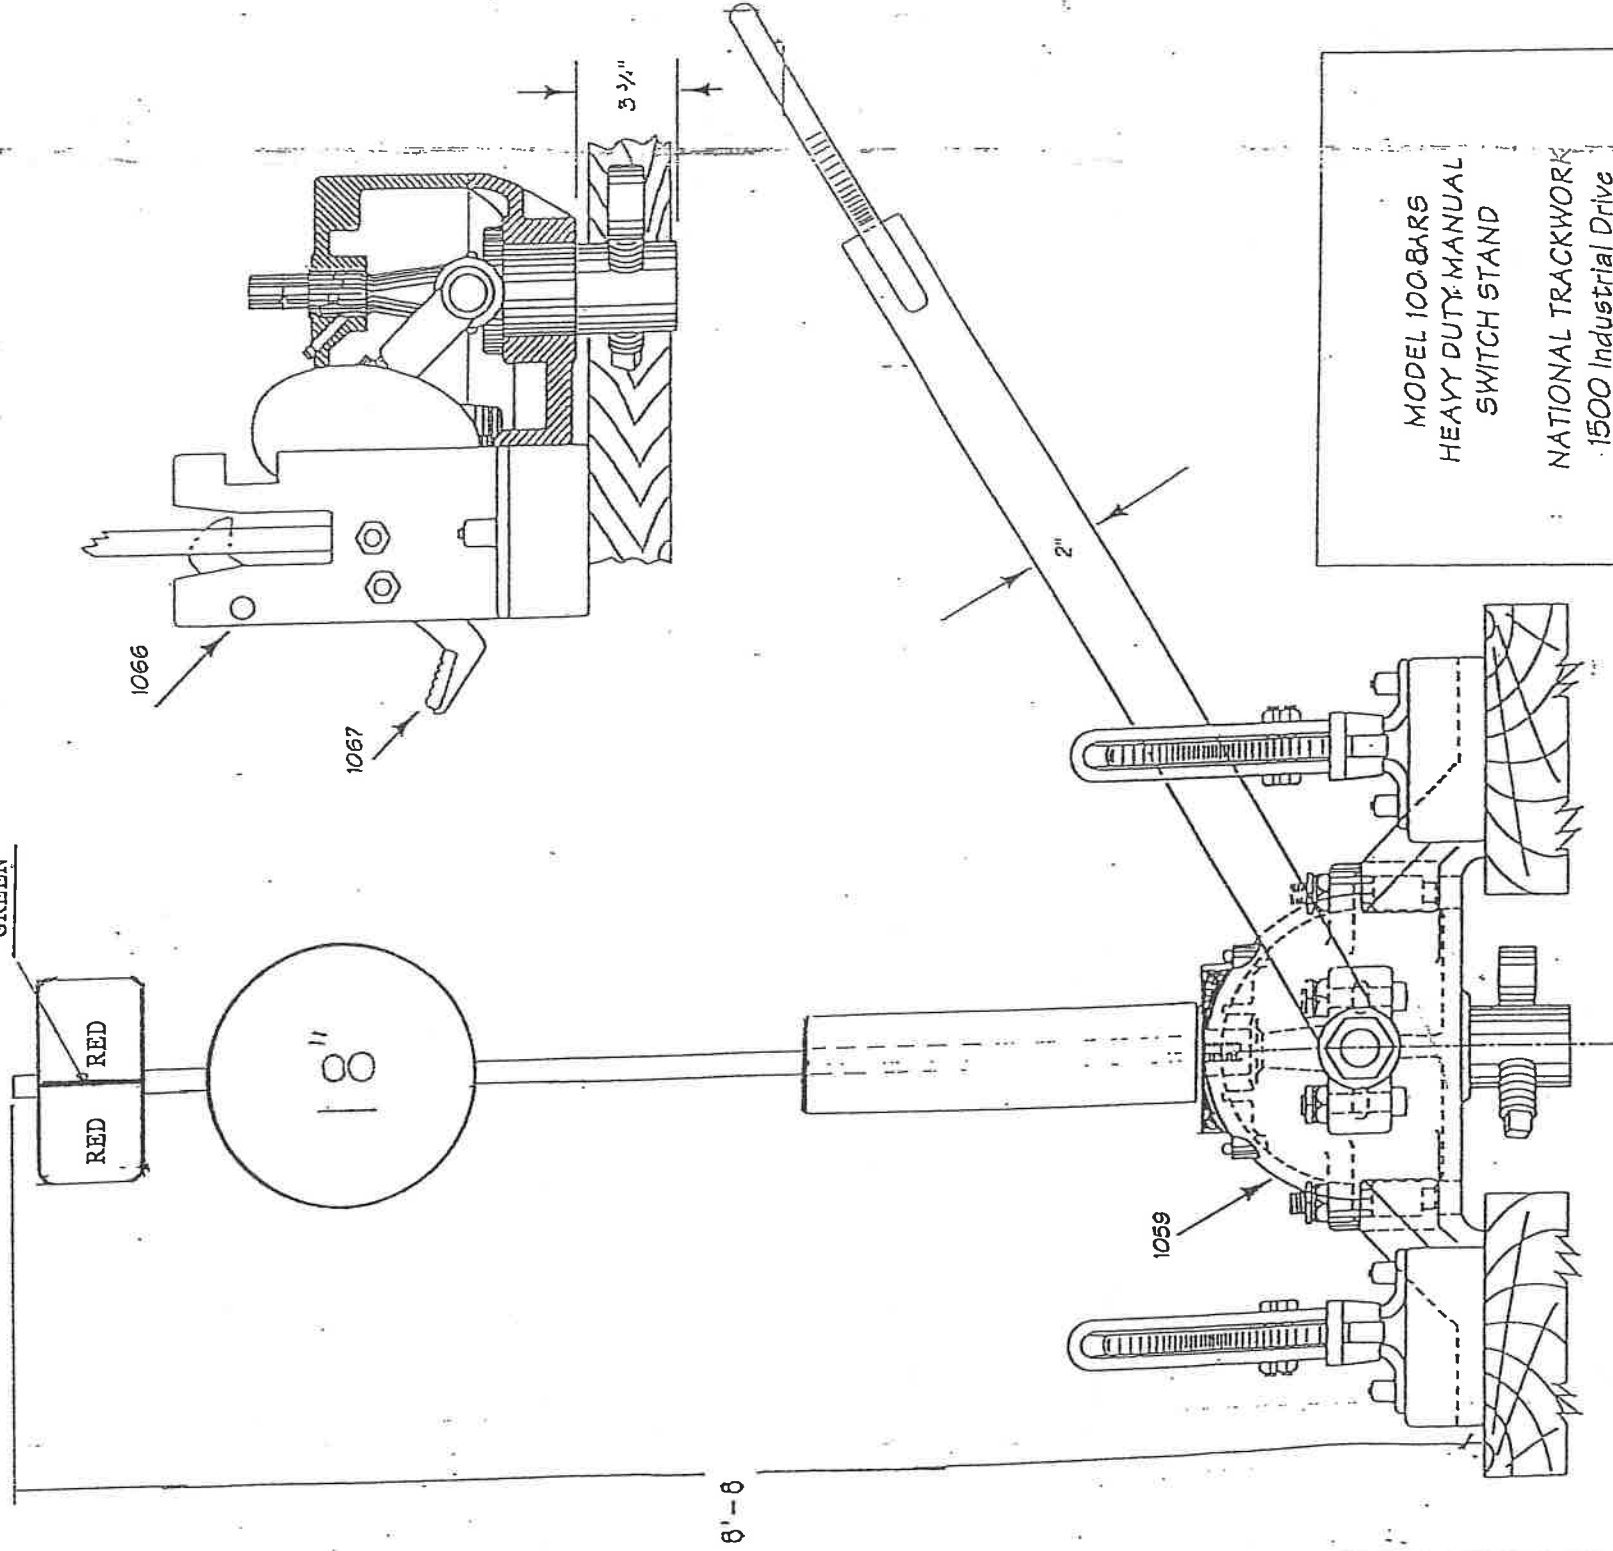

GREEN

MODEL 100-BARS
 HEAVY DUTY MANUAL
 SWITCH STAND
 NATIONAL TRACKWORK
 1500 Industrial Drive
 Itasca, IL 60143
 Phone: 250-0600
 Fax: 250-0220